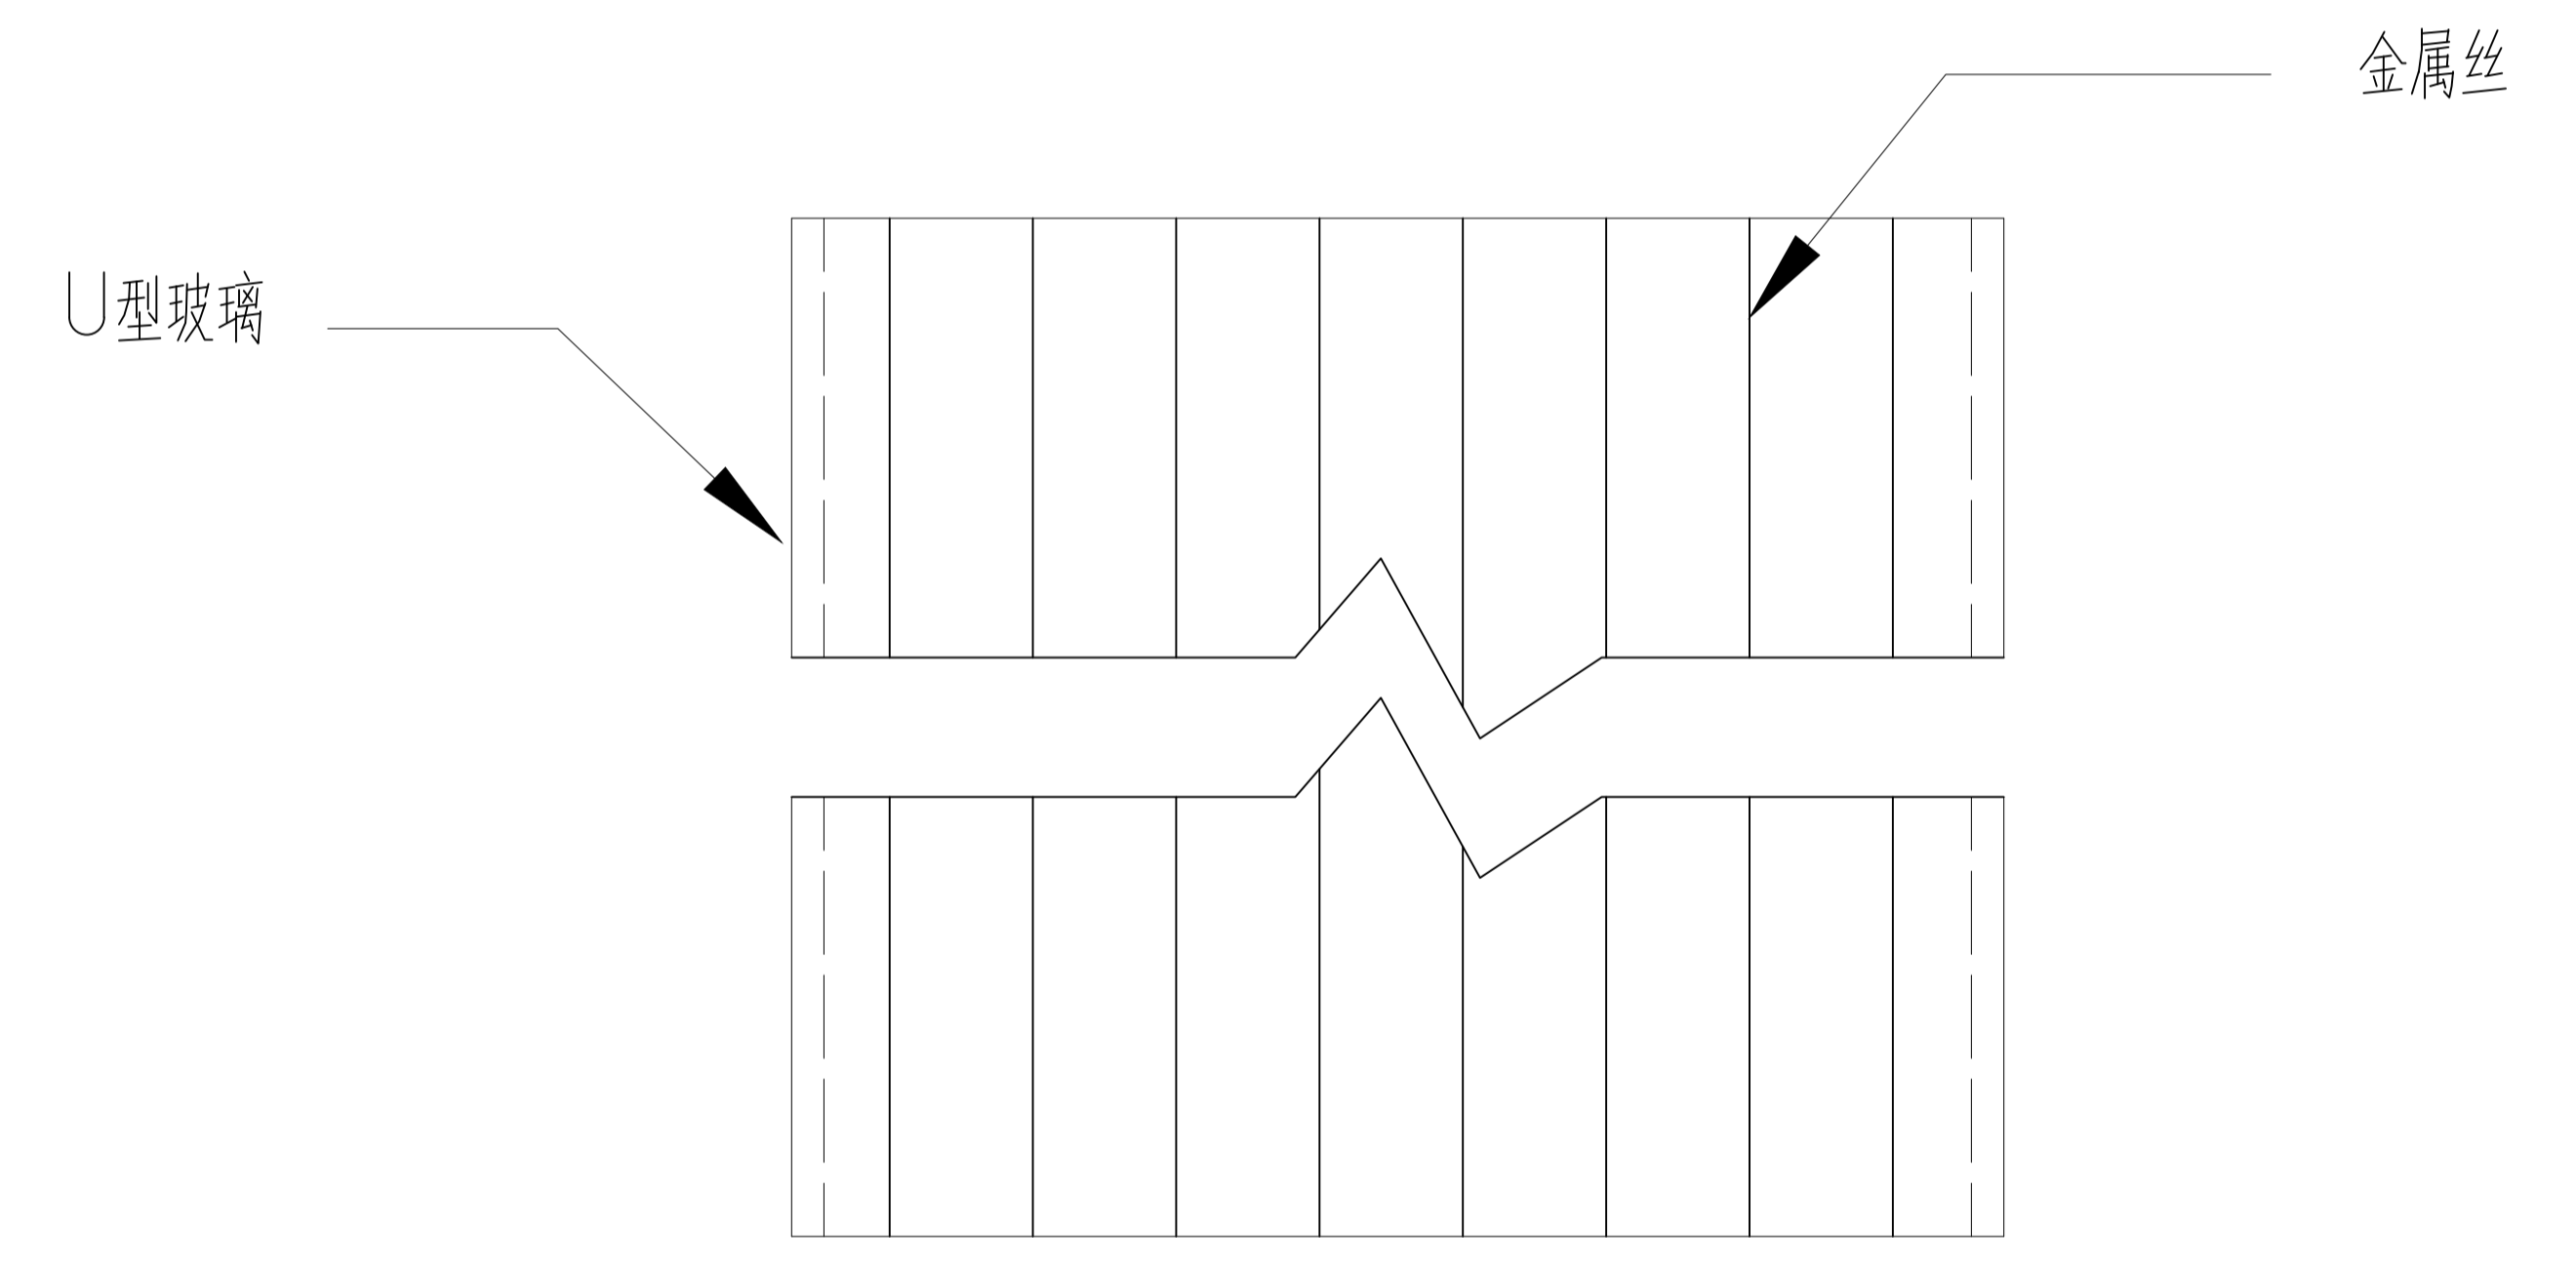

截面图

顶视图

Itemref	Quantity	Title/Name, designation, material, dimension etc			Article No./Reference	
Designed by YL Zhang	Checked by Q Wang	Approved by - date KJ Pan - 12/08/2018	Filename Wired Glass	Date 12/08/2018	Scale 1:15	
阿普尔顿(太仓)特种玻璃有限公司			优尼普系列夹丝U型玻璃			
			ASG-8002-045-0103	Edition 1.0	Sheet 1/1	